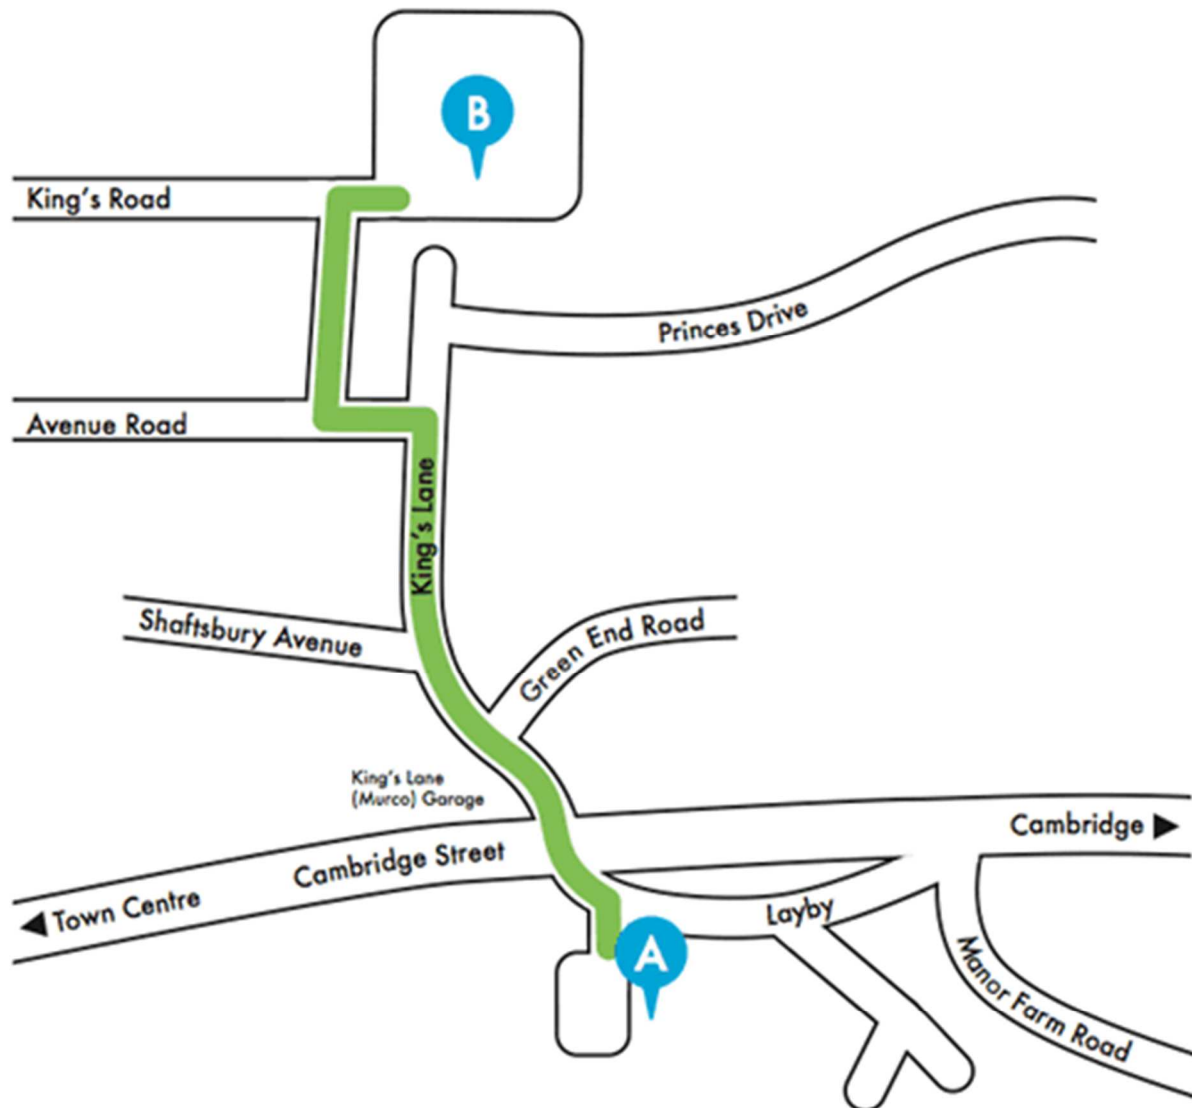

Where to **P**ark

On a Sunday Morning

On a Sunday we encourage you to use Longsands College Car Park – Kings Road. This is to leave spaces near the church building for visitors, disabled and essential users. Parking is at your own risk but stewards will be on patrol at the start of the service. Please do not park in the neighbouring streets around the church building.

St. Neots Evangelical Church

Longsands College Car Park